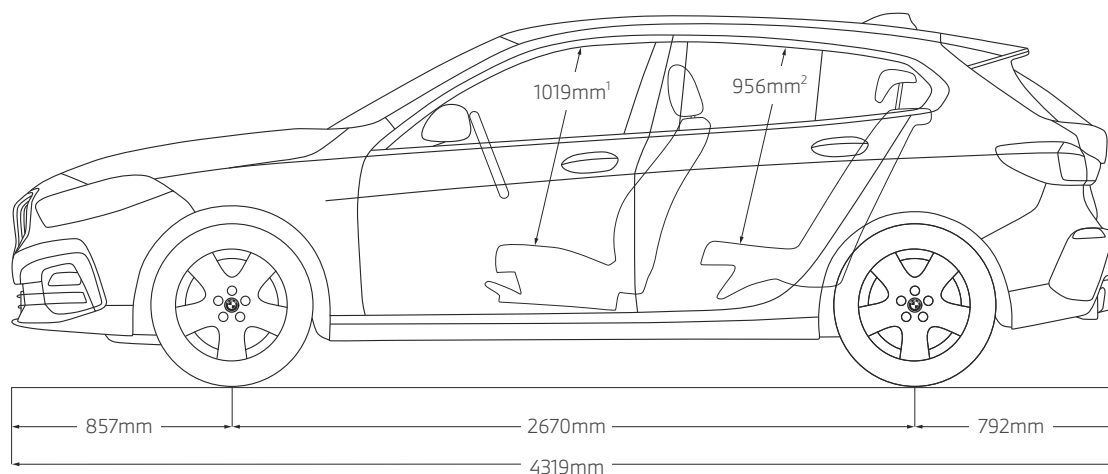

DIMENSIONS.

THE BMW 1 SERIES.

¹ 987mm (with Panoramic Glass Sunroof). ² 956mm (with Panoramic Glass Sunroof).