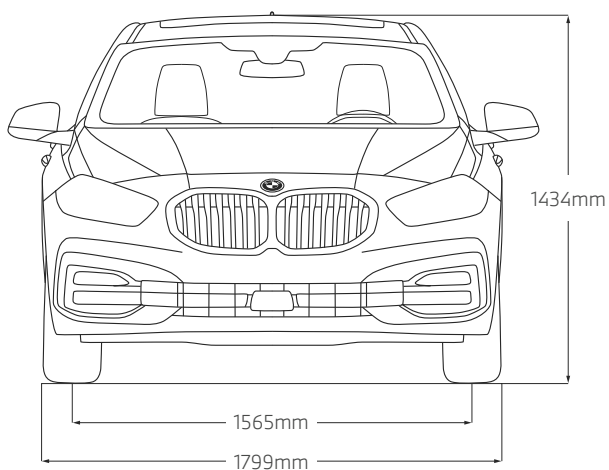

DIMENSIONS.

THE BMW 1 SERIES.

¹ 987mm (with Panoramic Glass Sunroof). ² 956mm (with Panoramic Glass Sunroof).