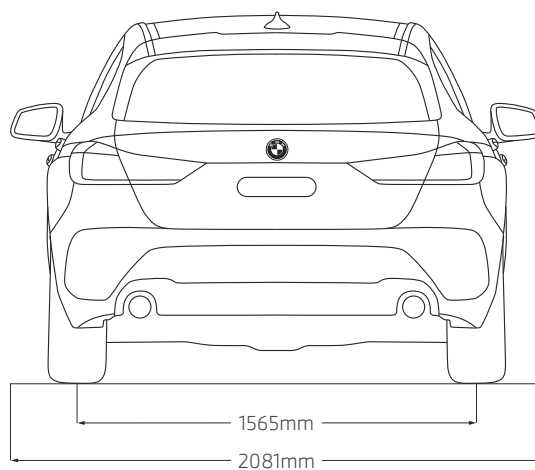

DIMENSIONS.

THE BMW 1 SERIES.

¹ 987mm (with Panoramic Glass Sunroof). ² 956mm (with Panoramic Glass Sunroof).