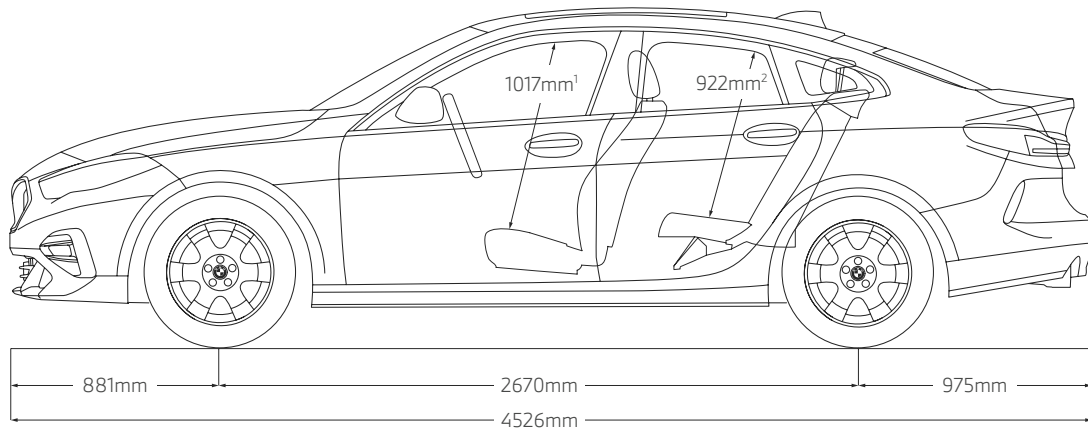

DIMENSIONS.

THE BMW 2 SERIES GRAN COUPÉ.

¹970mm with Panoramic Glass Sunroof. ²919mm with Panoramic Glass Sunroof.