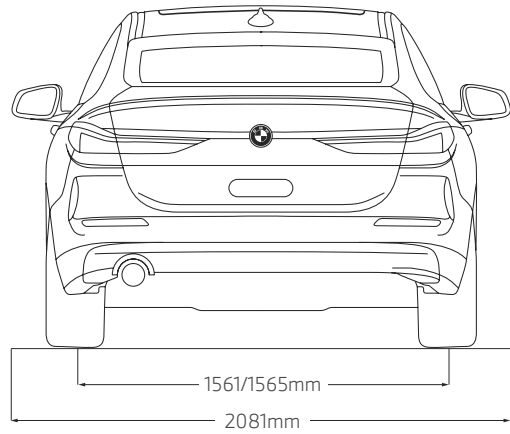

DIMENSIONS.

THE BMW 2 SERIES GRAN COUPÉ.

¹970mm with Panoramic Glass Sunroof. ²919mm with Panoramic Glass Sunroof.