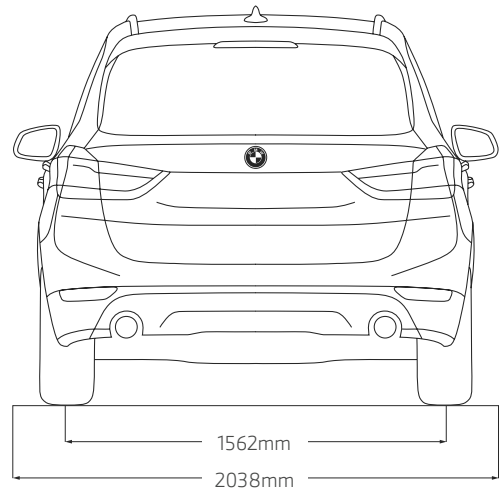

DIMENSIONS.

THE BMW 2 SERIES GRAN TOURER.

¹1045mm (with Panoramic Glass Sunroof). ²971mm (with Panoramic Glass Sunroof).