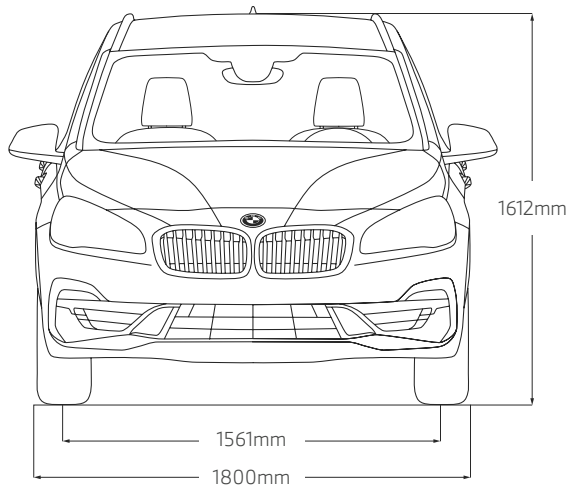

DIMENSIONS.

THE BMW 2 SERIES GRAN TOURER.

¹1045mm (with Panoramic Glass Sunroof). ²971mm (with Panoramic Glass Sunroof).