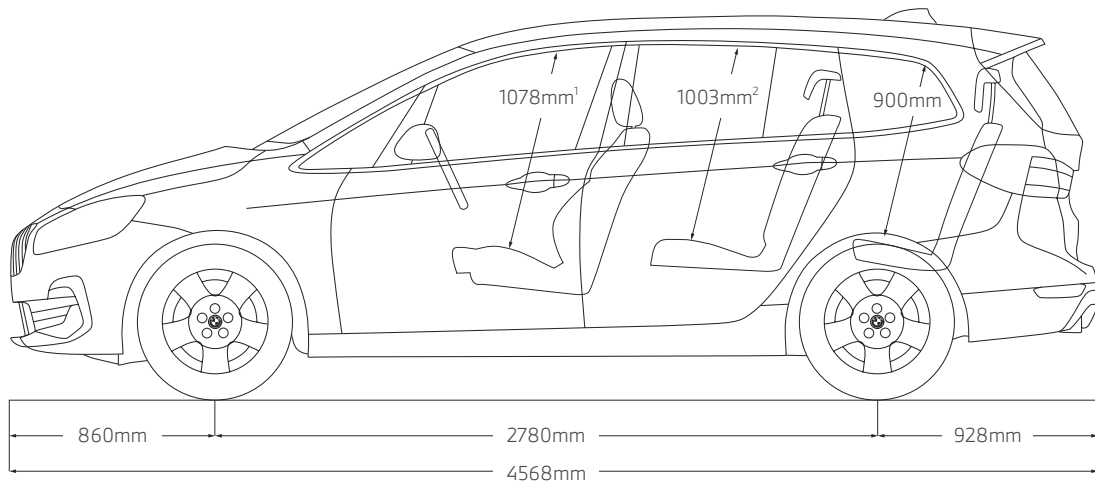

DIMENSIONS.

THE BMW 2 SERIES GRAN TOURER.

¹1045mm (with Panoramic Glass Sunroof). ²971mm (with Panoramic Glass Sunroof).