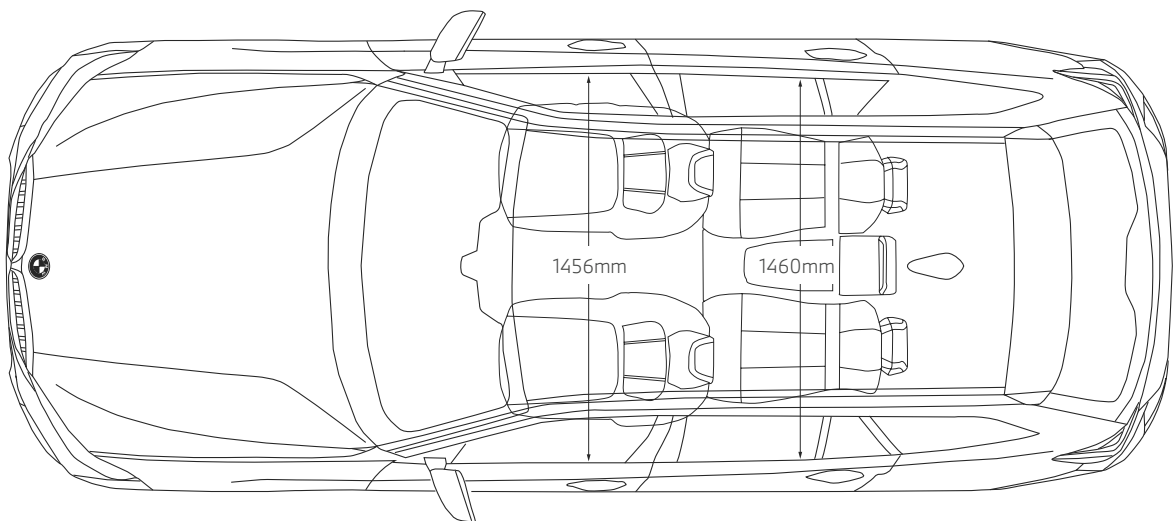

DIMENSIONS.

THE BMW 3 SERIES TOURING.

¹1445mm (xDrive models), 1442mm (330e and 330e xDrive), 1440mm (M340i xDrive and M340d xDrive).

²802mm (M340i xDrive and M340d xDrive). ³4713mm (M340i xDrive and M340d xDrive). ⁴1060mm (M340i xDrive and M340d xDrive).

⁵12m (xDrive models).