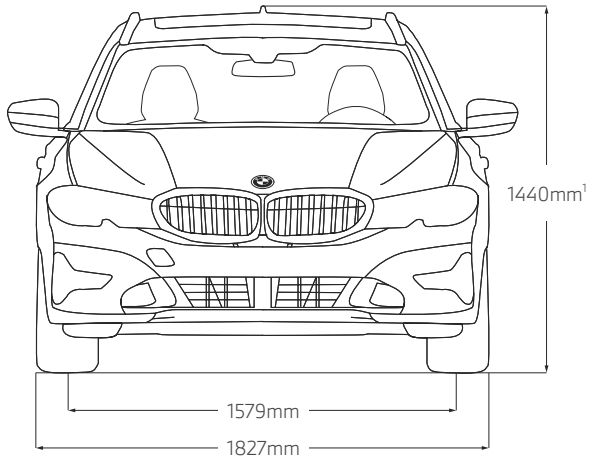

DIMENSIONS.

THE BMW 3 SERIES TOURING.

¹1445mm (xDrive models), 1442mm (330e and 330e xDrive), 1440mm (M340i xDrive and M340d xDrive).

²802mm (M340i xDrive and M340d xDrive). ³4713mm (M340i xDrive and M340d xDrive). ⁴1060mm (M340i xDrive and M340d xDrive).

⁵12m (xDrive models).