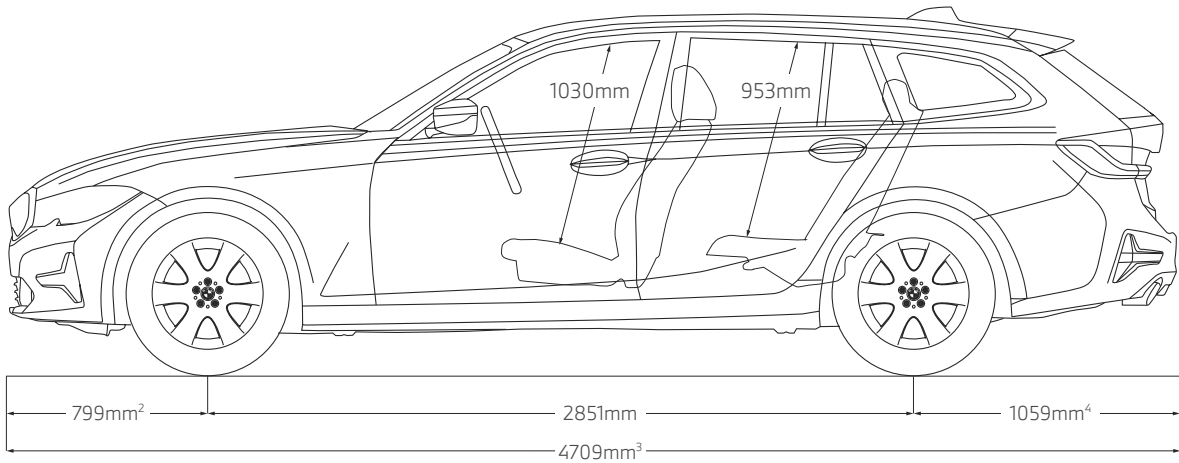

DIMENSIONS.

THE BMW 3 SERIES TOURING.

¹1445mm (xDrive models), 1442mm (330e and 330e xDrive), 1440mm (M340i xDrive and M340d xDrive).

²802mm (M340i xDrive and M340d xDrive). ³4713mm (M340i xDrive and M340d xDrive). ⁴1060mm (M340i xDrive and M340d xDrive).

⁵12m (xDrive models).