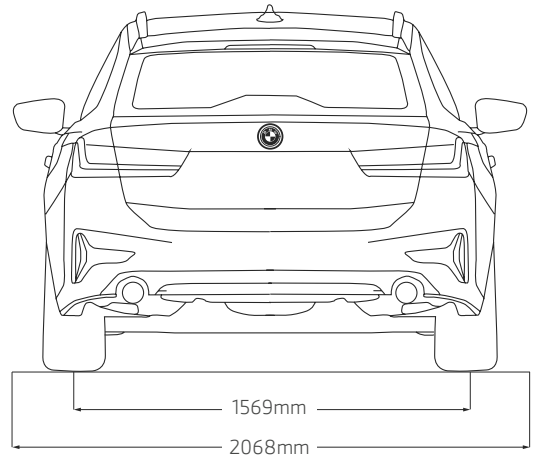

DIMENSIONS.

THE BMW 3 SERIES TOURING.

¹1445mm (xDrive models), 1442mm (330e and 330e xDrive), 1440mm (M340i xDrive and M340d xDrive).

²802mm (M340i xDrive and M340d xDrive). ³4713mm (M340i xDrive and M340d xDrive). ⁴1060mm (M340i xDrive and M340d xDrive).

⁵12m (xDrive models).