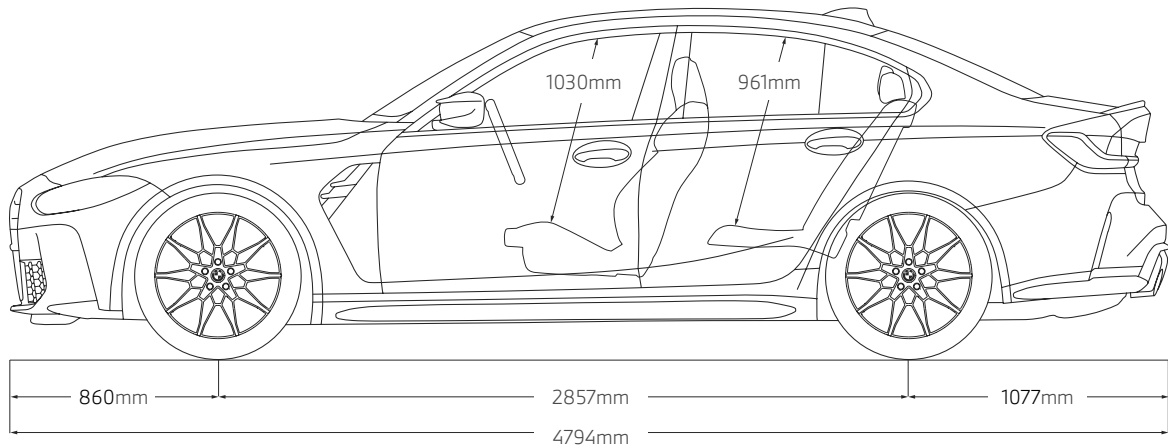

DIMENSIONS.

THE BMW M3 COMPETITION SALOON.

¹ [12.6m]

Figures in [] apply to M3 Competition M xDrive Saloon.