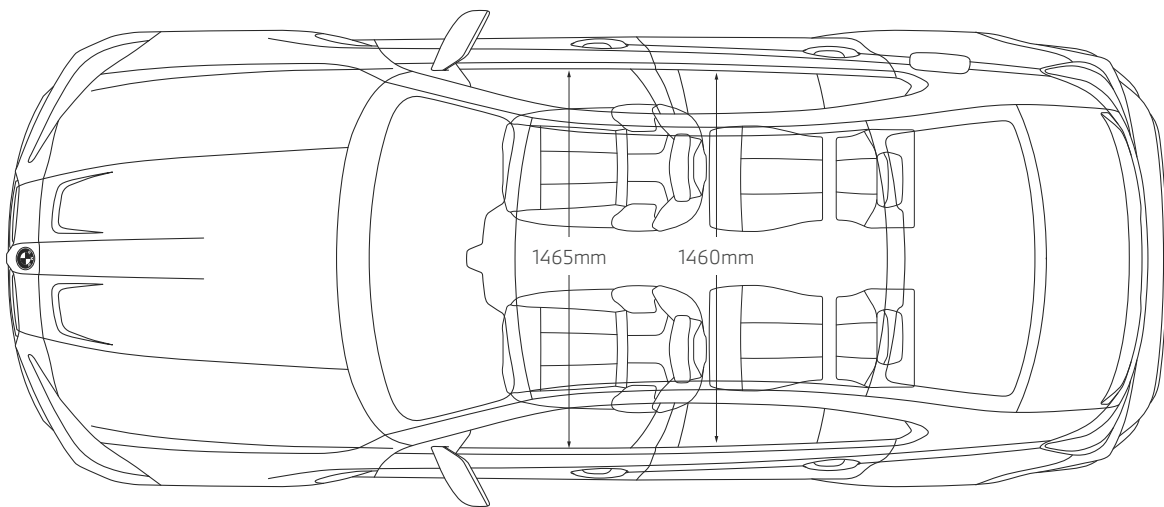

DIMENSIONS.

THE BMW M3 COMPETITION SALOON.

¹ [12.6m]

Figures in [] apply to M3 Competition M xDrive Saloon.