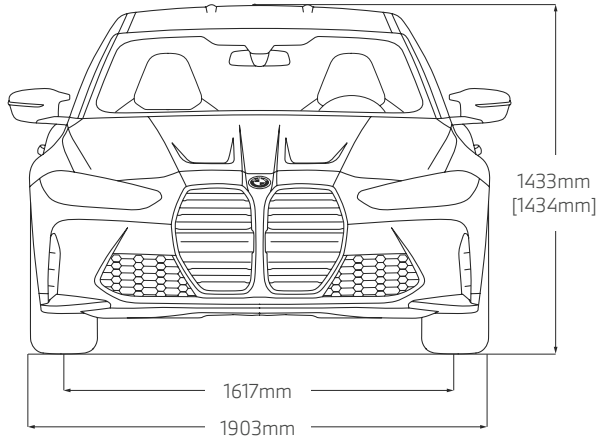

DIMENSIONS.

THE BMW M3 COMPETITION SALOON.

¹ [12.6m]

Figures in [] apply to M3 Competition M xDrive Saloon.