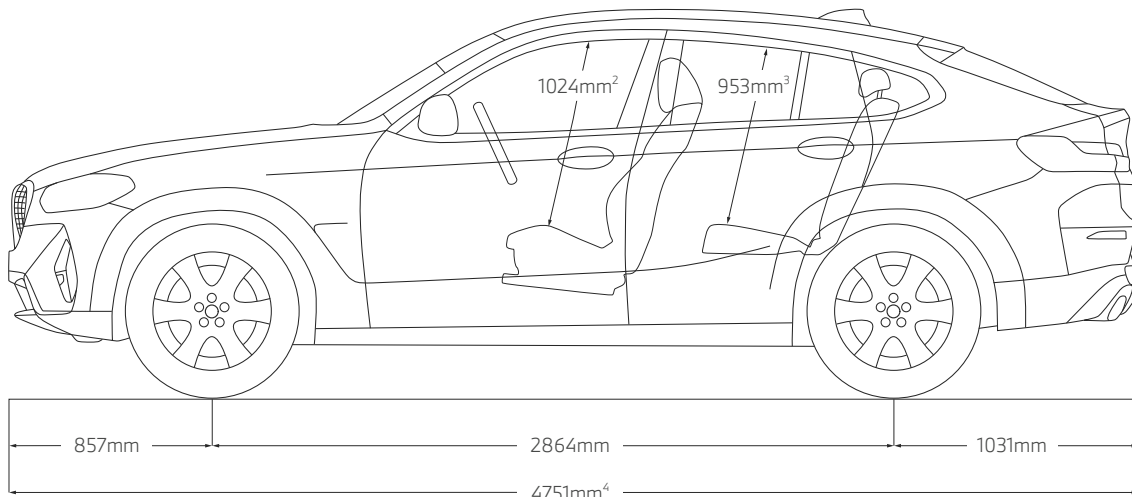

DIMENSIONS.

THE BMW X4.

¹1938mm (M40i/d).

²1004mm (with Panoramic glass sunroof). ³945mm (with Panoramic glass sunroof). ⁴4752mm (M40i/d models).