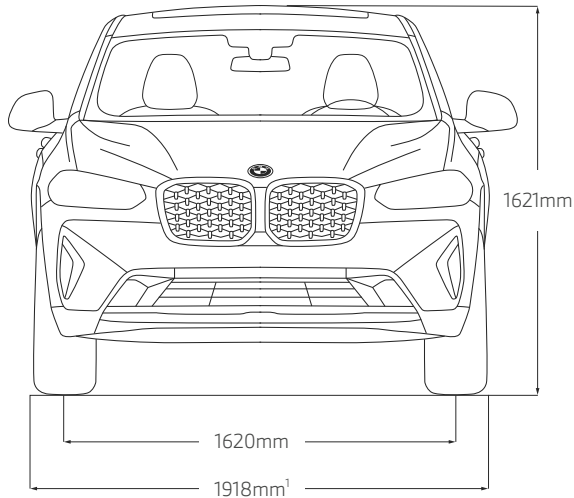

DIMENSIONS.

THE BMW X4.

¹1938mm (M40i/d).

²1004mm (with Panoramic glass sunroof). ³945mm (with Panoramic glass sunroof). ⁴4752mm (M40i/d models).