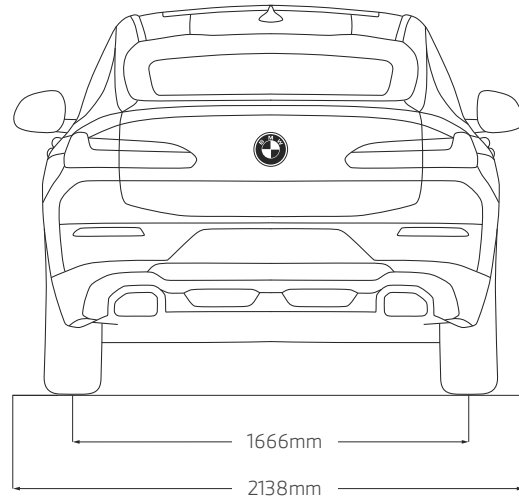

DIMENSIONS.

THE BMW X4.

¹1938mm (M40i/d).

²1004mm (with Panoramic glass sunroof). ³945mm (with Panoramic glass sunroof). ⁴4752mm (M40i/d models).